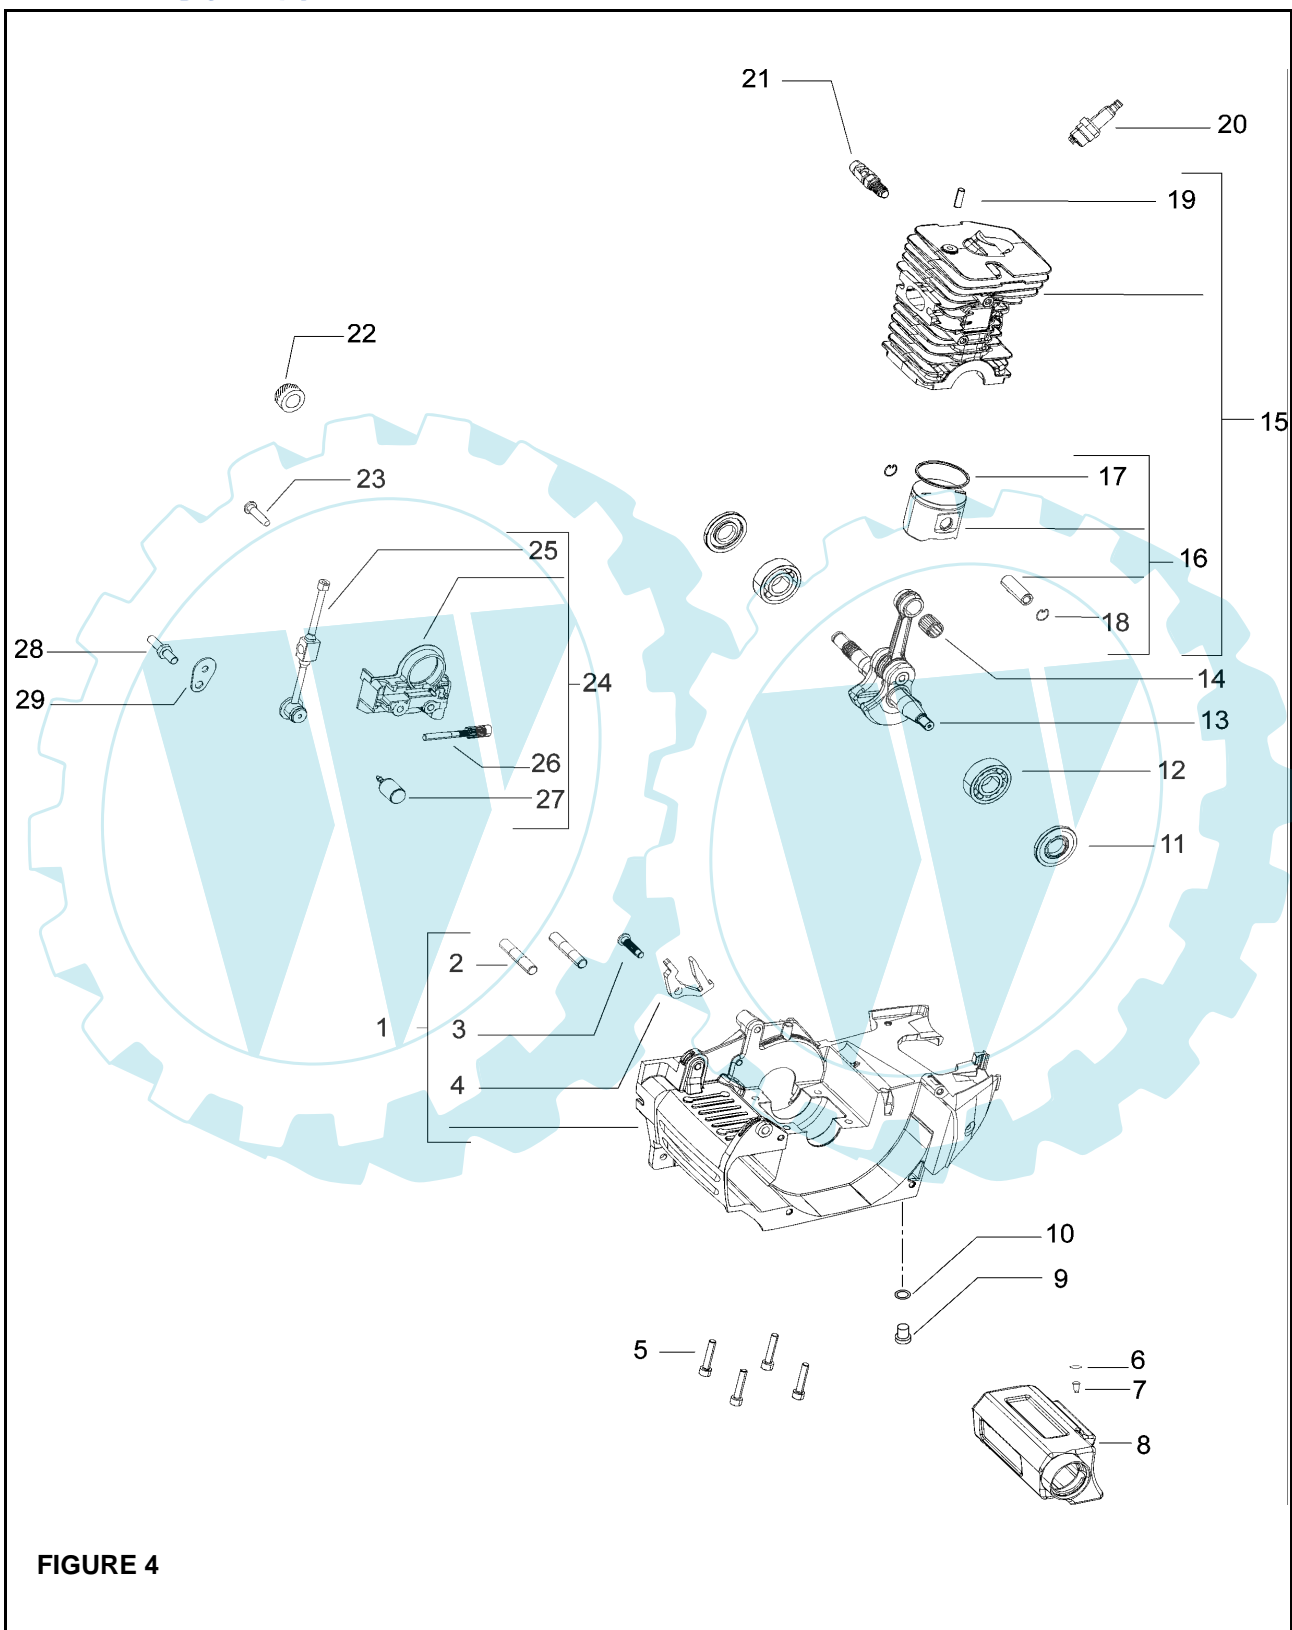

 **The Electrolux Group. The world's No.1 choice.**

FIGURE 4

 **The Electrolux Group. The world's No.1 choice.**

Item P/N McC P/N ELX Qty DESCRIPTION

Item P/N McC P/N ELX Qty DESCRIPTION

**FIGURE 4**

1	249708	538249708	1	crankcase kit
2	• 241881	538241881	2	bar bolt
3	• 235075	538235075	1	latch pivot
4	• 242367	538242367	1	brake latch
5	227565	538227565	4	screw
C 6	241717	538241717	1	felt
C 7	322199	538322199	1	valve
8	243097	538243097	1	oil tank
9	243340	538243340	1	grommet
10	236936	538236936	1	washer
B 11	243174	538243174	2	seal
C 12	227541	538227541	2	ball bearing
13	243172	538243172	1	crankshaft assy
14	501451601	501451601	1	needle bearing
C 15	249700	538249700	1	cylinder kit 51 cc
B 16	• 249712	538249712	1	piston kit 51 cc
B 17	•• 227543	538227543	1	piston ring 51cc
B 18	•• 737441000	737441000	2	snap ring
19	• 240319	538240319	1	bolt
A 20	240010	5382401010	1	spark plug RCJ7Y
21	94273	538094273	1	decompression valve
C 22	243415	538243415	1	endless screw
23	503202520	503202520	2	screw
A 24	243098	538243098	1	oil pump assy
B 25	• 243095	538243095	1	oil pump hose
C 26	• 249719	538249719	1	oil pump piston kit
C 27	• 225062	538225062	1	oil filter
28	240363	538240363	1	oil cap plate
C 29	240309	538240309	1	chain catcher